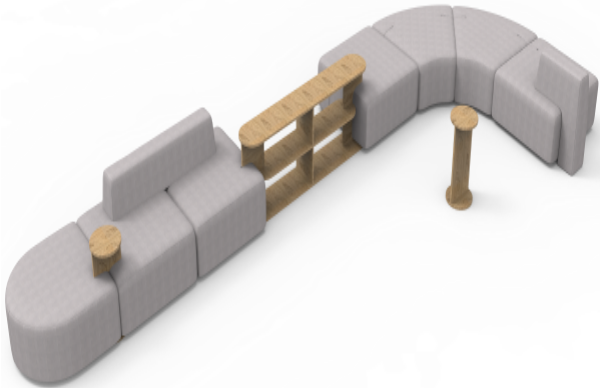

Lido

Island 4

Materials and colours

Upholsteries

Fabric CH - Chili /
Gabriel
Available colours 13

Fabric SY - Sinergy /
Camira
Available colours 11

Fabric ME - Medley /
Gabriel
Available colours 13

Fabric B6 - Blend /
Gabriel
Available colours 10