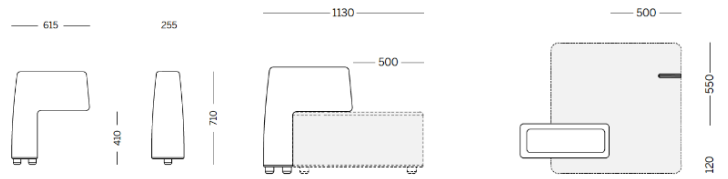

Lido

Projects

Recom Power Systems, Mareno di Piave (TV), Italy (2025)

Pouf with armrest

Materials and colours

Upholsteries

Fabric ME - Medley / Gabriel
Available colours 15

Fabric ST - Step / Gabriel
Available colours 10