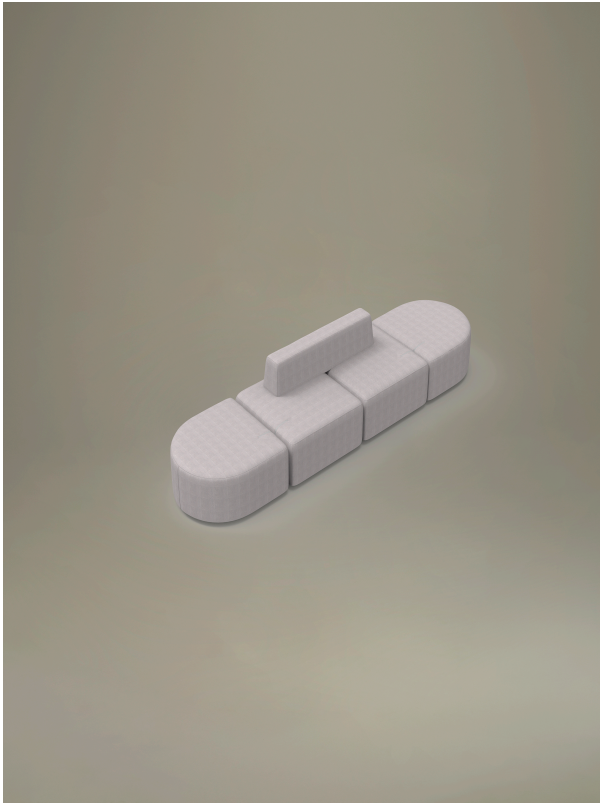

Lido

Projects

Recom Power Systems, Mareno di Piave (TV), Italy (2025)

Sofa

Materials and colours

Upholsteries

Fabric ME - Medley / Gabriel
Available colours 15

Fabric ST - Step / Gabriel
Available colours 10

Fabric MF - Main Line Flax / Camira
Available colours 10

Fabric MW - Main Line Twist / Camira
Available colours 7

Fabric SY - Sinergy / Camira
Available colours 10

Fabric WI - Wilson / Vescom
Available colours 10

Fabric FT - Foster / Vescom
Available colours 7

Fabric RM - Remix 3 / Kvadrat
Available colours 10

Fabric HE - Hero 2 / Kvadrat
Available colours 6

Fabric FD - Fiord 2 / Kvadrat
Available colours 7

Fabric S1 - Steelcut 3 / Kvadrat
Available colours 13