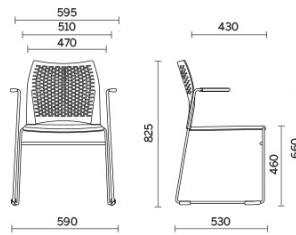

## Mail

Defined by an understated design which underscores its light weight and slim volumes, Mail is a multitasking seat, designed for public and shared spaces. Available with and without armrests and in the stool version, it offers a highly breathable back featuring geometric weaves and a padded seat which can be personalised with different finishes. It can also be fitted with a writing tablet and magazine rack. The version without armrests can be stacked horizontally.

## Models

Visitor with  
mesh back

Visitor with  
armrests –  
back with  
holes entirely  
in  
polypropylene