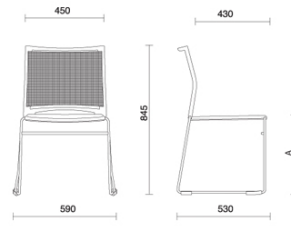

Mail

Defined by an understated design which underscores its light weight and slim volumes, Mail is a multitasking seat, designed for public and shared spaces. Available with and without armrests and in the stool version, it offers a highly breathable back featuring geometric weaves and a padded seat which can be personalised with different finishes. It can also be fitted with a writing tablet and magazine rack. The version without armrests can be stacked horizontally.

Projects

Beauty Center, London, United Kingdom (2013)

Stockholm Furniture Fair, Stoccolma, Sweden (2012)

GPB Bank, Moscow, Russia (2018)

Visitor with mesh back

Materials and colours

Seat Upholstery

Coated fabric NX
Available colours 11