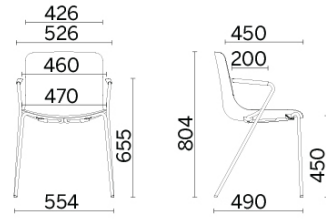

Refin Studio, Milan, Italy (2023)

Your Workspace Showroom, Clerkenwell, United Kingdom (2023)

Al Khayat Avenue Gallery, Dubai, United Arab Emirates (2023)

4-leg

Materials and colours

Upholstery

Fabric AL - Alba / FiDiVi
Available colours 10