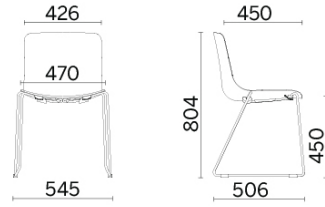

Refin Studio, Milan, Italy (2023)

Your Workspace Showroom, Clerkenwell, United Kingdom (2023)

Al Khayat Avenue Gallery, Dubai, United Arab Emirates (2023)

Sled base

Materials and colours

Upholstery

Fabric AL - Alba / FiDiVi
Available colours 10