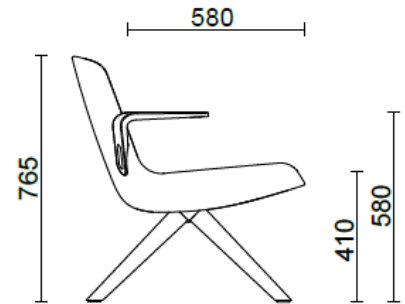

Armchair on wooden base