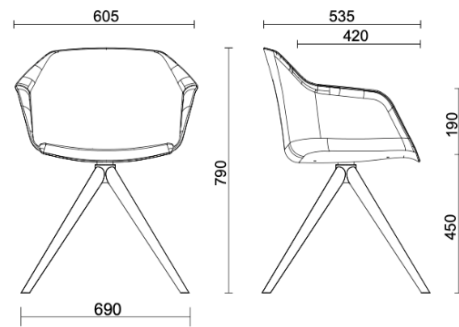

sitland

Milos Shell

Milos Shell - wood trestle base

Materials and colours

Seat upholstery

Fabric AL - Alba / FiDiVi
Available colours 10

Fabric ME - Medley / Gabriel
Available colours 15

Fabric CH - Chili / Gabriel
Available colours 10