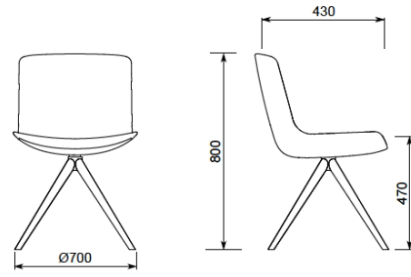

Al Khayat Avenue Gallery, Dubai, United Arab Emirates (2023)

M3 Mobili, Mexico City, Mexico (2023)

Chair with wood trestle base

Materials and colours

Upholstery

Fabric AL - Alba / FiDiVi
Available colours 10