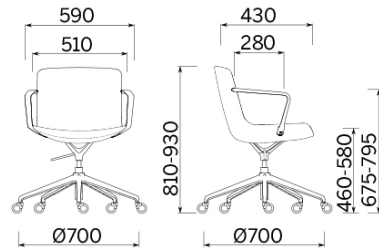

Al Khayat Avenue Gallery, Dubai, United Arab Emirates (2023)

M3 Mobili, Mexico City, Mexico (2023)

Chair with 5-star base

Materials and colours

Upholstery

Fabric AL - Alba / FiDiVi
Available colours 10

Fabric ME - Medley / Gabriel
Available colours 15