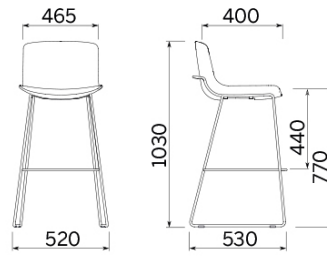

Al Khayat Avenue Gallery, Dubai, United Arab Emirates (2023)

M3 Mobili, Mexico City, Mexico (2023)

Stool H 770

Materials and colours

Upholstery

Fabric AL - Alba / FiDiVi
Available colours 10

Fabric ME - Medley / Gabriel
Available colours 15