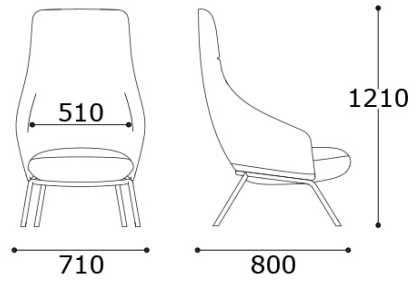

High-back armchair