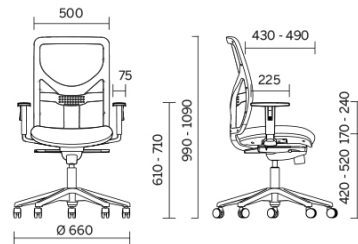

Models

Operative
with headrest

Operative