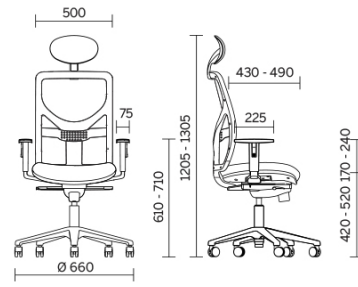

Models

Operative
with headrest