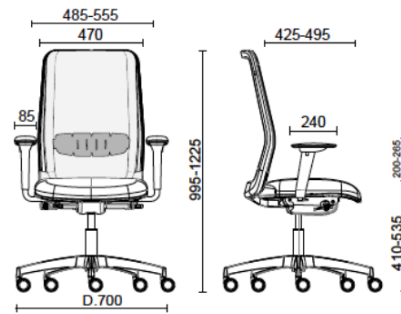

Nova

Projects

Enovis, San Daniele del Friuli (UD), Italy (2025)

TSM, San Quirino (PN), Italy (2025)

Task Black structure Synchronized mechanism for the adjustment of back and seat angle

Materials and colours