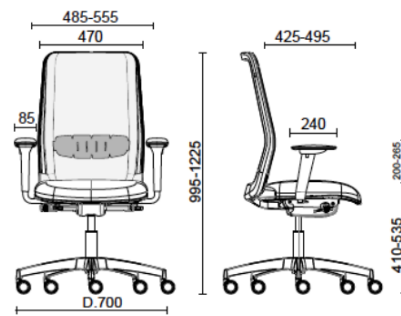

Nova

Projects

Enovis, San Daniele del Friuli (UD), Italy (2025)

TSM, San Quirino (PN), Italy (2025)

Task chair white structure Synchronized mechanism for the adjustment of back and seat angle

Materials and colours