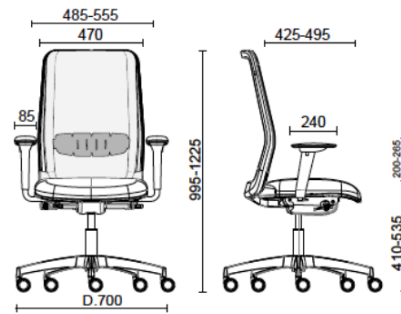

Nova

Projects

Enovis, San Daniele del Friuli (UD), Italy (2025)

TSM, San Quirino (PN), Italy (2025)

Task chair white structure Synchronized mechanism for the adjustment of back and seat angle

Materials and colours