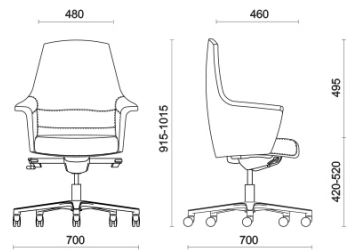

M3 Mobili, Mexico City, Messico (2023)

Models

Executive

Manager
medium-back

Meeting
medium back

Visitor on
sled frame

Materials and colours

Upholstery