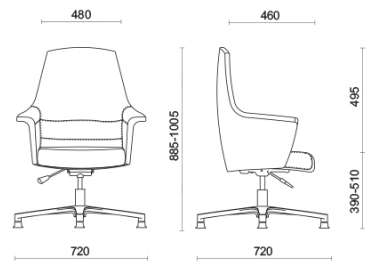

M3 Mobili, Mexico City, Messico (2023)

Models

Executive

Manager
medium-back

Meeting
medium back

Visitor on
sled frame

Materials and colours

Upholstery