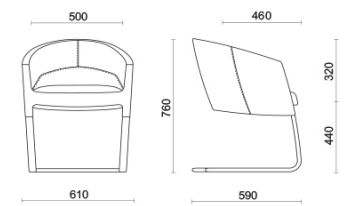

M3 Mobili, Mexico City, Messico (2023)

Models

Executive

Manager
medium-back

Meeting
medium back

Visitor on
sled frame

Materials and colours

Upholstery