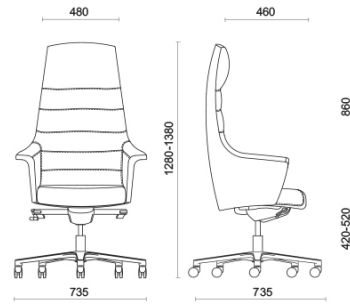

M3 Mobili, Mexico City, Messico (2023)

Models

Executive

Manager
medium-back

Meeting
medium back

Visitor on
sled frame

Materials and colours

Upholstery