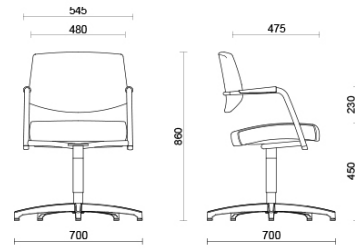

Projects

Avaya, Budapest, Hungary (2014)

BCC Sant'Elena, Padova, Italy (2013)

Meeting fixed height with medium back

Materials and colours

Upholstery

Leather TS
Available colours 13

Leather S
Available colours 13