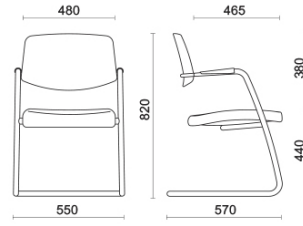

Projects

Avaya, Budapest, Hungary (2014)

BCC Sant'Elena, Padova, Italy (2013)

Sled visitor structure medium back

Materials and colours

Upholstery

Leather TS
Available colours 13

Leather S
Available colours 13