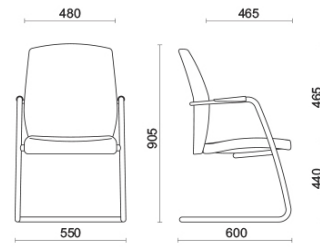

Projects

Avaya, Budapest, Hungary (2014)

BCC Sant'Elena, Padova, Italy (2013)

Visitatore slitta con schienale alto

Materials and colours

Upholstery

Leather TS
Available colours 13

Leather S
Available colours 13