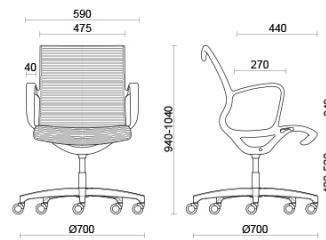

Meeting with armrests