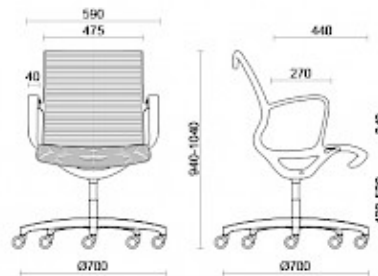

Meeting with armrests