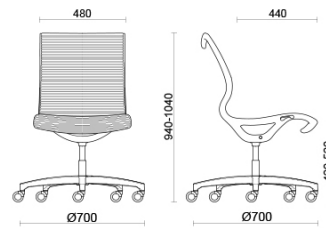

Models

Meeting