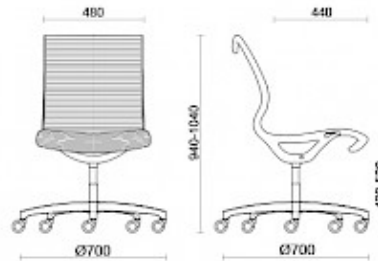

Models

Meeting