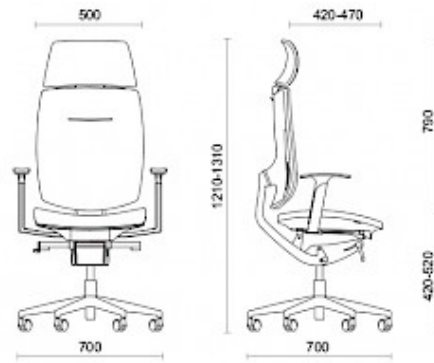

Models

Executive