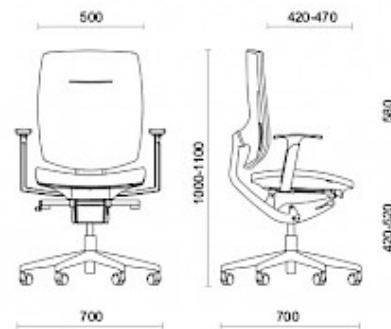

Models

Executive

Manager