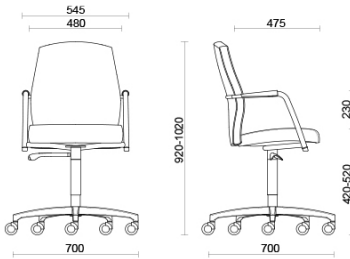

Visitatore
slitta con
schienale alto

Meeting fixed
height high
back

Meeting
height
adjustable
high back

Materials and colours

Upholstery

Coated fabric NX
Available colours 11

Coated fabric NX
Available colours 1