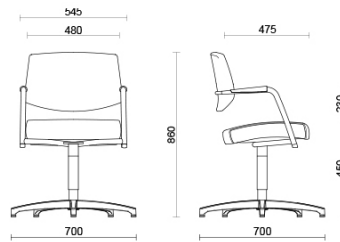

Meeting fixed
height with
medium back