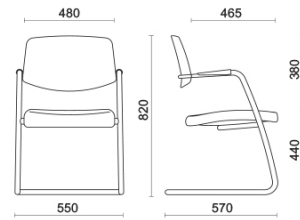

Projects

Avaya, Budapest, Hungary (2014)

BCC Sant'Elena, Padova, Italy (2013)

Vittoria Assicurazioni, Catania, Italy (2019)

Models

Sled visitor
structure
medium back

Meeting fixed
height with
medium back

Meeting
height
adjustable
medium back

Visitatore
slitta con
schienale alto

Meeting fixed
height high
back

Meeting
height
adjustable
high back

Materials and colours

Upholstery

Coated fabric NX
Available colours 11

Coated fabric NX
Available colours 1