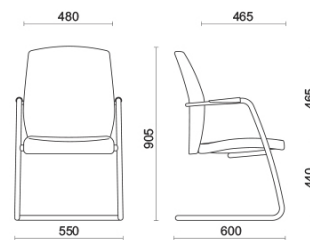

Projects

Avaya, Budapest, Hungary (2014)

BCC Sant'Elena, Padova, Italy (2013)

Vittoria Assicurazioni, Catania, Italy (2019)

Models

Sled visitor
structure
medium back

Meeting fixed
height with
medium back

Meeting
height
adjustable
medium back

Visitatore
slitta con
schienale alto

Meeting fixed
height high
back

Meeting
height
adjustable
high back

Materials and colours

Upholstery

Coated fabric NX
Available colours 11

Coated fabric NX
Available colours 1