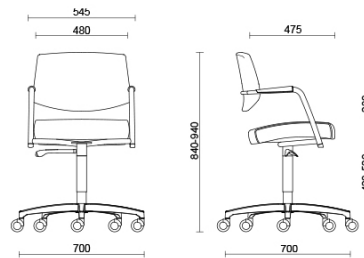

Projects

Avaya, Budapest, Hungary (2014)

BCC Sant'Elena, Padova, Italy (2013)

Vittoria Assicurazioni, Catania, Italy (2019)

Models

Sled visitor
structure
medium back

Meeting fixed
height with
medium back

Meeting
height
adjustable
medium back

Visitatore
slitta con
schienale alto

Meeting fixed
height high
back

Meeting
height
adjustable
high back

Materials and colours

Upholstery

Coated fabric NX
Available colours 11

Coated fabric NX
Available colours 1