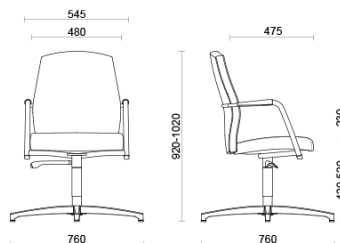

Visitatore
slitta con
schienale alto

Meeting fixed
height high
back

Meeting
height
adjustable
high back

Materials and colours

Upholstery

Coated fabric NX
Available colours 11

Coated fabric NX
Available colours 1