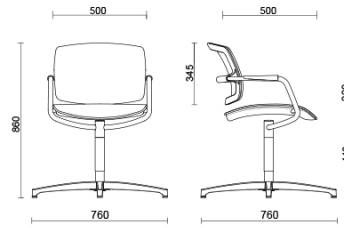

Models

Meeting
swivelling
with seat
height
adjustment