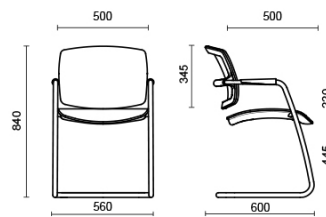

Visitor chair