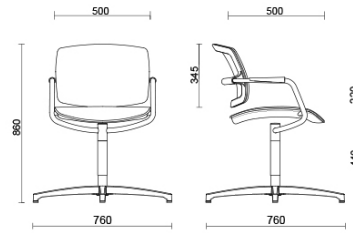

## PK

PK, designed by Sergio Bellin, is a collection of chairs with a striking yet simple styling, making them perfectly suitable for all decorative styles. The minimalist structure, with its characteristic tubular steel frame with incorporated armrests, is available in matt black or chrome finish. Thanks to its flexible mechanism, the seat back adapts to the user's various postures. The mesh back and seat make for guaranteed breathability. Available also with super comfort seat upholstered with a broad range of fabrics.

## Meeting swivelling with seat height adjustment