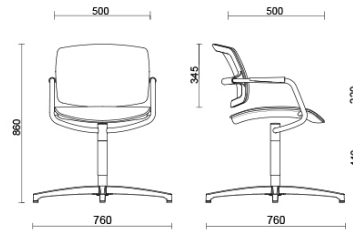

Meeting swivelling with seat height adjustment