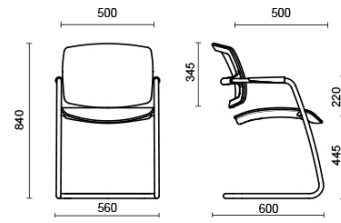

Visitor chair