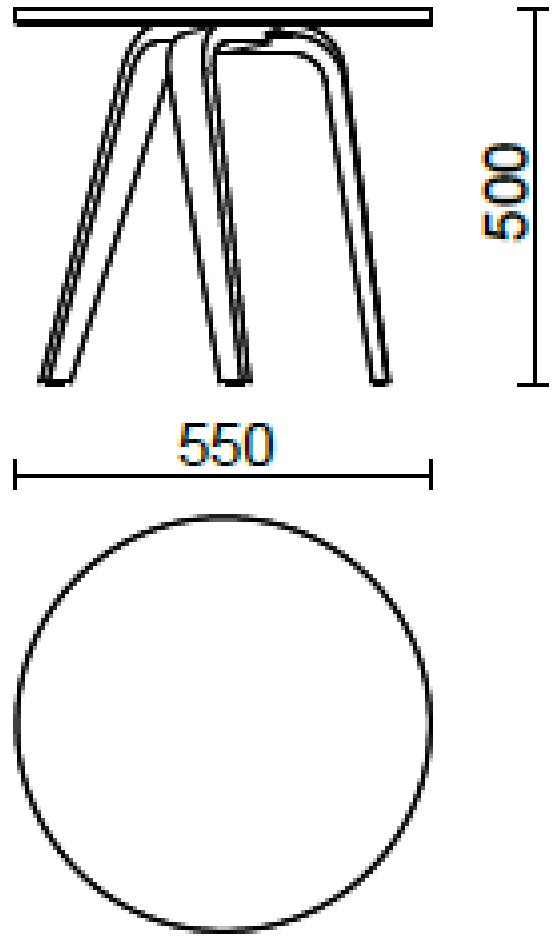

Rest

Elegant lines characterise Rest (Dorigo Design) solid wood base. The base available in two finishes (Beech natural and black painted) and in two dimensions, Rest is the perfect complement for an intimate and essential space.

Models

H 500 top ?
550 mm

H 350 top ?
690 mm