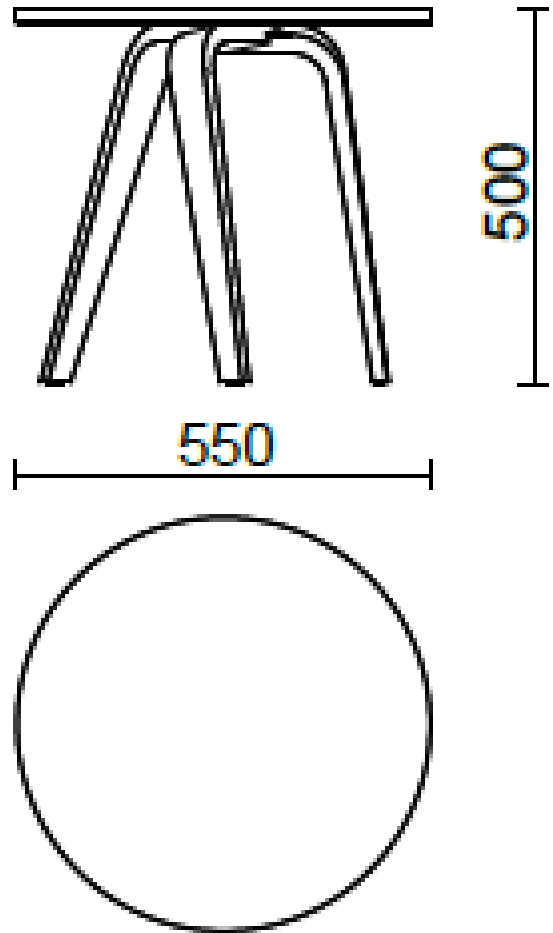

Rest

Elegant lines characterise Rest (Dorigo Design) solid wood base. The base available in two finishes (Beech natural and black painted) and in two dimensions, Rest is the perfect complement for an intimate and essential space.

Models

H 500 top ?
550 mm

H 350 top ?
690 mm