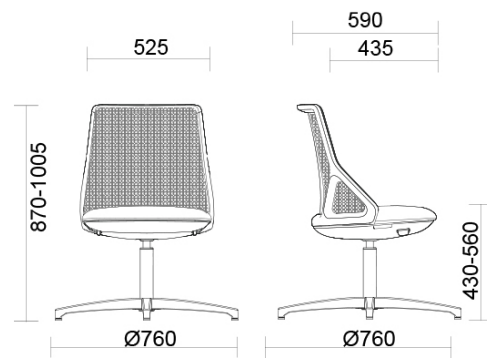

## Delta

Delta is a collection of chairs that stands out for its minimalist design. A single line defines the shape of the backrest and the seat that conceals a self-weighting mechanism. The levers for adjusting the height and tilt of the seat are integrated in the chair. The backrest is available either upholstered or in breathable mesh. It comes in two heights: high or medium. The frame, available in white or black, can be combined with a 5-spoke nylon or aluminium base or a 4-spoke aluminium base.

## Meeting low back