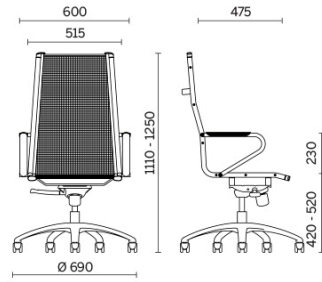

Ice

Models

Executive

Manager

Meeting

Materials and colours

Upholstery

Mesh RP - Net Medium /
Serge Ferrari
Available colours 1