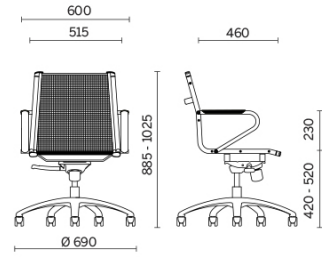

Ice

Models

Executive

Manager

Meeting

Materials and colours

Upholstery

Mesh RP - Net Medium /
Serge Ferrari
Available colours 1