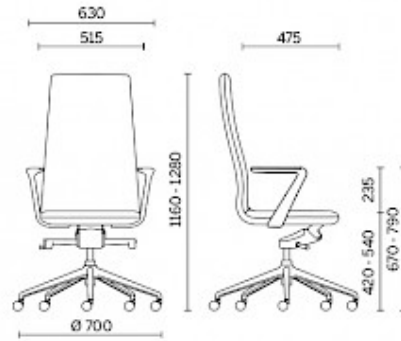

sitland

Models

Executive