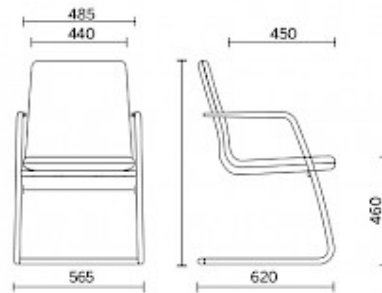

Visitor
chair with
integrated
armrests