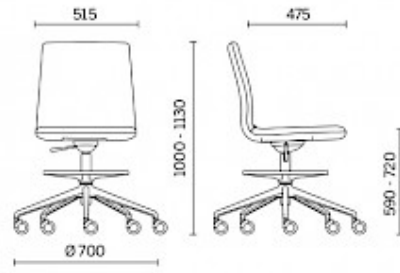

Stool

Visitorn
sled base

Visitor
chair with
integrated
armrests