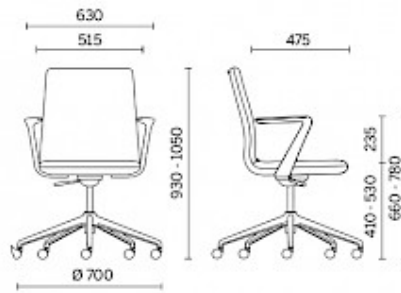

sitland

Models

Executive

Manager

Meeting

Meeting
5-star
base