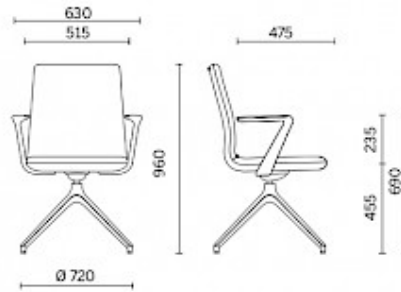

sitland

Models

Executive

Manager

Meeting

Meeting
5-star
base