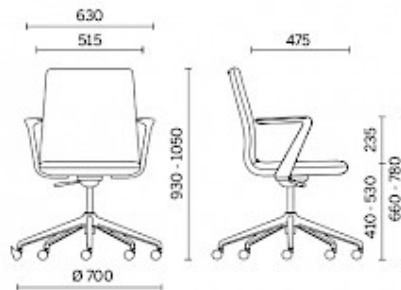

Meeting
5-star
base