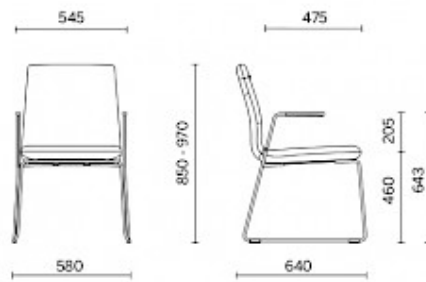

Visitorn
sled base