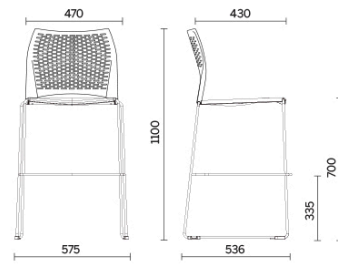

Mail

Defined by an understated design which underscores its light weight and slim volumes, Mail is a multitasking seat, designed for public and shared spaces. Available with and without armrests and in the stool version, it offers a highly breathable back featuring geometric weaves and a padded seat which can be personalised with different finishes. It can also be fitted with a writing tablet and magazine rack. The version without armrests can be stacked horizontally.

Projects

Beauty Center, London, United Kingdom (2013)

Stockholm Furniture Fair, Stoccolma, Sweden (2012)

GPB Bank, Moscow, Russia (2018)

Stool

Materials and colours

Seat Upholstery

Fabric AB - Xtreme Plus / Camira
Available colours 7