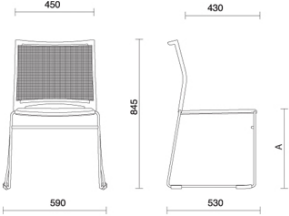

## Mail

Defined by an understated design which underscores its light weight and slim volumes, Mail is a multitasking seat, designed for public and shared spaces. Available with and without armrests and in the stool version, it offers a highly breathable back featuring geometric weaves and a padded seat which can be personalised with different finishes. It can also be fitted with a writing tablet and magazine rack. The version without armrests can be stacked horizontally.

## Visitor with mesh back