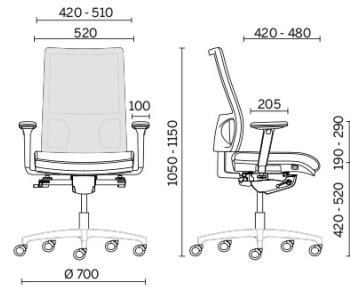

Models

Operative