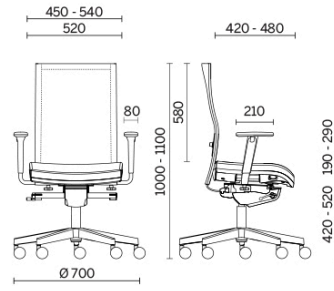

Soffio with mesh back