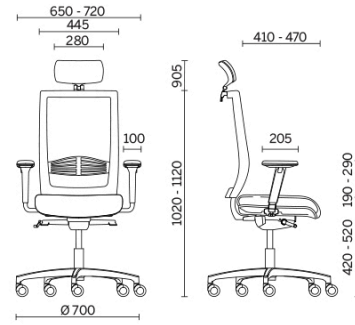

Models

Manager with adjustable headrest inclination