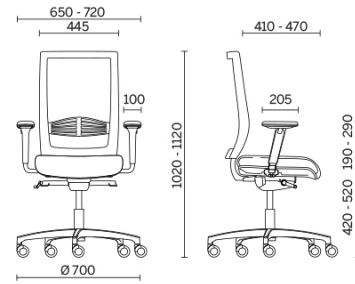

Models

Manager with adjustable headrest inclination

Operative