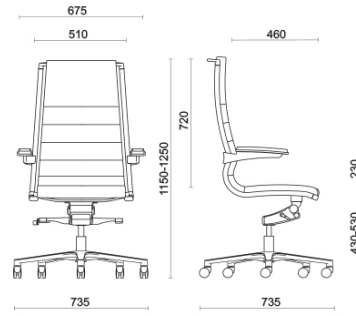

Sit It

Projects

Orgatec, Colonia, Germany (2014)

Executive

Materials and colours

Cushion (black supporting fabric)

Coated fabric SC -
Secret / Flukso
Available colours 2

Leather SX - Box Land /
Dani
Available colours 4