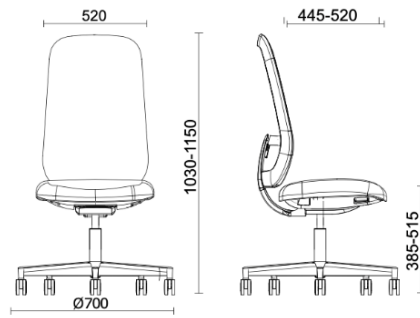

Skate

Projects

Your Workspace Showroom, Clerkenwell, United Kingdom (2023)

Skate Active - Black structure

Materials and colours

Mesh back upholstery

Mesh RR - Runner /
Gabriel
Available colours 10

Mesh RY - Rhythm /
Gabriel
Available colours 6