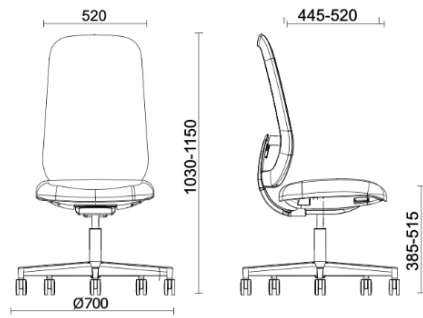

Skate

Projects

Your Workspace Showroom, Clerkenwell, United Kingdom (2023)

Skate Active - White structure

Materials and colours

Mesh back upholstery

Mesh RR - Runner / Gabriel
Available colours 10

Mesh RY - Rhythm / Gabriel
Available colours 6