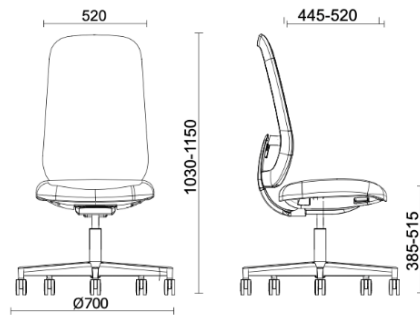

Skate

Projects

Your Workspace Showroom, Clerkenwell, United Kingdom (2023)

Skate Active - White structure

Materials and colours

Mesh back upholstery

Mesh RR - Runner / Gabriel
Available colours 10

Mesh RY - Rhythm / Gabriel
Available colours 6