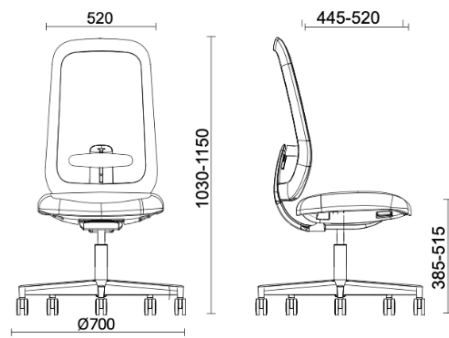

Skate

Projects

Your Workspace Showroom, Clerkenwell, United Kingdom (2023)

Skate Synchro - White structure

Materials and colours

Mesh back upholstery

Mesh RR - Runner / Gabriel
Available colours 10

Mesh RY - Rhythm / Gabriel
Available colours 6