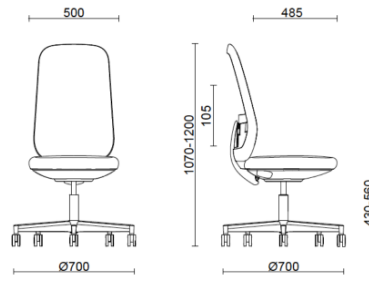

## Skate task chair black structure and back in fabric