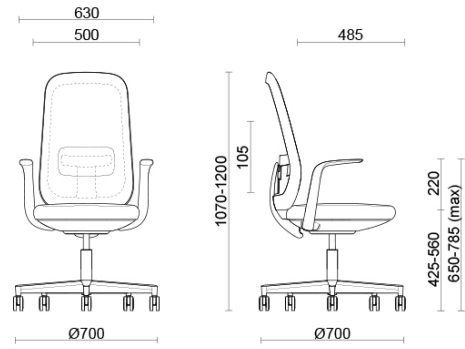

Skate

Projects

Your Workspace Showroom, Clerkenwell, United Kingdom (2023)

Skate task chair black structure and back in mesh

Materials and colours

Mesh back upholstery

Mesh RR - Runner / Gabriel
Available colours 10