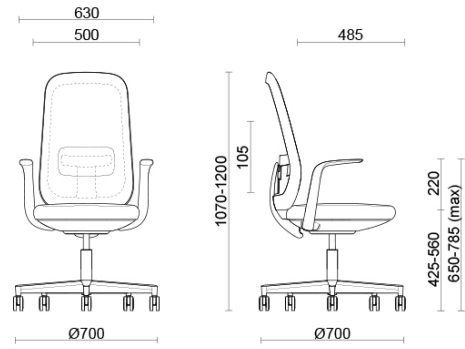

Skate task chair black structure and back in mesh