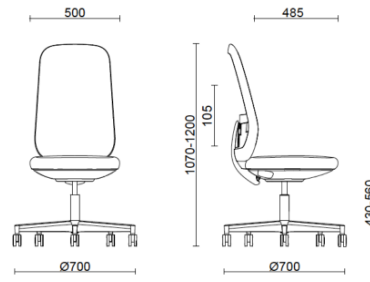

Skate

Projects

Your Workspace Showroom, Clerkenwell, United Kingdom (2023)

Skate task chair white structure and back in fabric

Materials and colours

Mesh back upholstery

Mesh RR - Runner /
Gabriel
Available colours 10