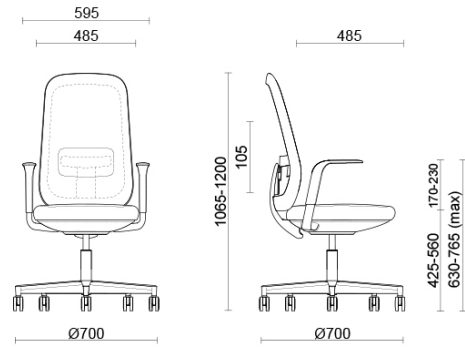

Skate

Projects

Your Workspace Showroom, Clerkenwell, United Kingdom (2023)

Skate task chair white structure and back in mesh

Materials and colours

Mesh back upholstery

Mesh RR - Runner / Gabriel
Available colours 10