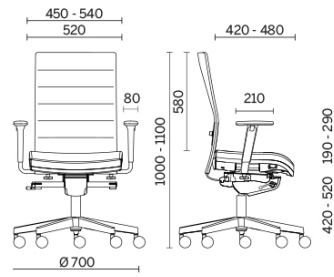

Soffio with upholstered back