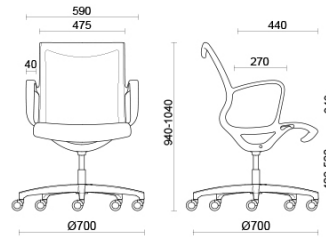

Meeting with armrests