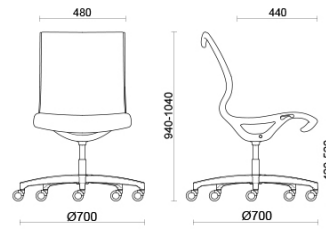

Models

Meeting