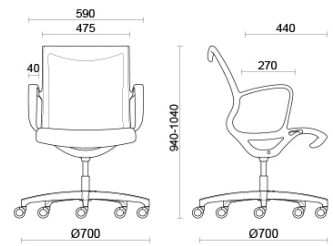

Meeting with armrests