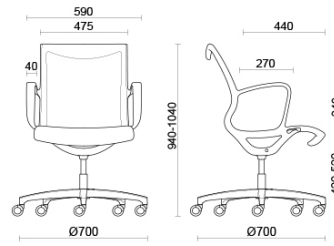

Meeting with armrests