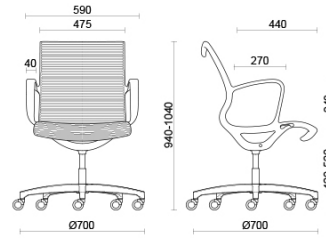

## Soul Tecno

Soul is a seat with a distinctive, contemporary design, making it ideal for meeting rooms or operational workstations with impeccable styling. The monoblock frame in high-resistance polyamide, with or without incorporated armrests, is fitted with a self-adjusting swinging mechanism for secure long-term comfort. The shaped padded back stands out for its elegant striped pattern (Soul Tecno), which is available in multiple colours. The structure can be customised in black or light grey finish.

## Models

Meeting with  
armrests