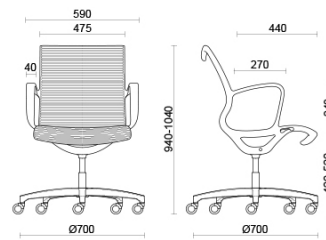

## Soul Tecno

Soul is a seat with a distinctive, contemporary design, making it ideal for meeting rooms or operational workstations with impeccable styling. The monoblock frame in high-resistance polyamide, with or without incorporated armrests, is fitted with a self-adjusting swinging mechanism for secure long-term comfort. The shaped padded back stands out for its elegant striped pattern (Soul Tecno), which is available in multiple colours. The structure can be customised in black or light grey finish.

## Models

Meeting

Meeting with armrests