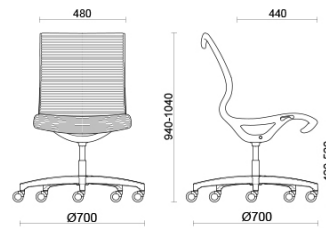

## Soul Tecno

Soul is a seat with a distinctive, contemporary design, making it ideal for meeting rooms or operational workstations with impeccable styling. The monoblock frame in high-resistance polyamide, with or without incorporated armrests, is fitted with a self-adjusting swinging mechanism for secure long-term comfort. The shaped padded back stands out for its elegant striped pattern (Soul Tecno), which is available in multiple colours. The structure can be customised in black or light grey finish.

## Models

Meeting

Meeting with armrests