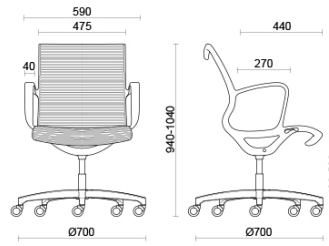

Meeting with armrests