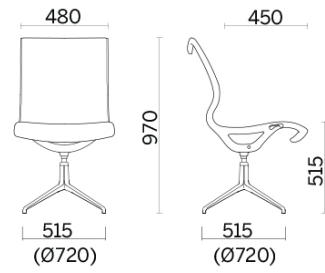

Meeting 4 star base