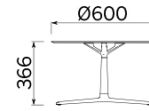

Tab

Tab, Paolo Scagnellato, Emanuele Bertolini, Jeremiah Ferrarese design, is the system of coffee tables available in three heights and two shapes - square and rectangular. The top, available in two different sizes, comes in white, black, natural wood and white or clear glass. An invaluable multitasker for every type of space.

Models

H 365 top ?
600 mm

H 740 top ?
600 mm

H 1056 top ?
600 mm